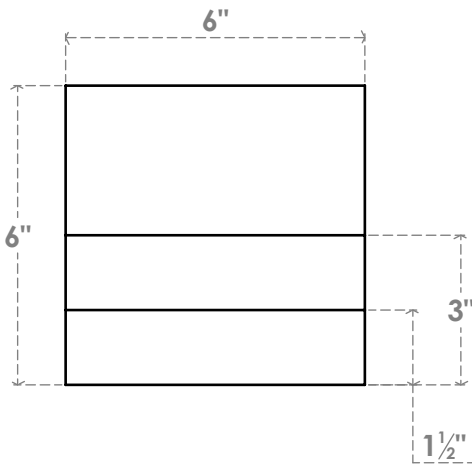

# RFTP06X06X20GRN

6"W X 6"H X 20"L GREENSBORO ARCHITECTURAL GRADE PVC RAFTER TAIL

SIDE PROFILE

FRONT PROFILE

ISOMETRIC

EKENA MILLWORK  
 2300 WEST MAIN ST.  
 CLARKSVILLE, TX 75426  
 TOLL FREE: 866-607-0453  
 WWW.EKENAMILLWORK.COM