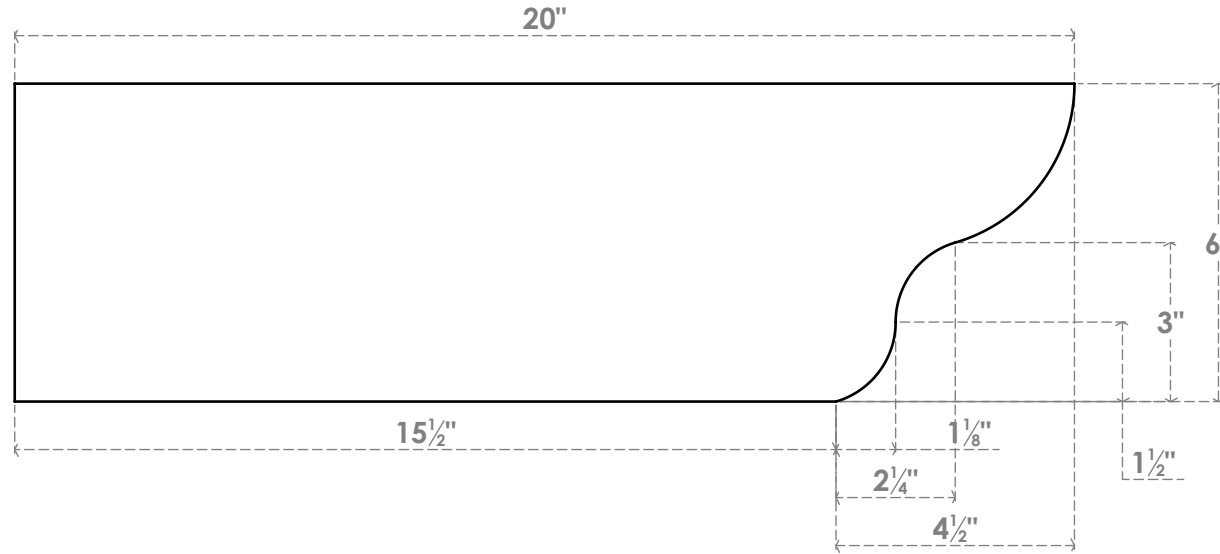

# RFTP06X06X20GRN

6"W X 6"H X 20"L GREENSBORO ARCHITECTURAL GRADE PVC RAFTER TAIL

SIDE PROFILE

FRONT PROFILE

ISOMETRIC

EKENA MILLWORK  
 2300 WEST MAIN ST.  
 CLARKSVILLE, TX 75426  
 TOLL FREE: 866-607-0453  
 WWW.EKENAMILLWORK.COM